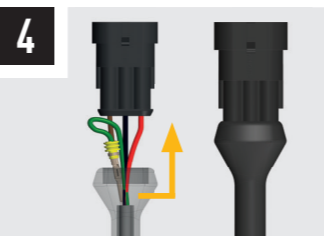

### LAMP CONNECTOR INFORMATION

TRIPLE-R POSITION LIGHT FUNCTION (OPTIONAL)

**BROWN WIRE**  
AMBER POSITION LIGHT

**GREEN WIRE**  
WHITE POSITION LIGHT

1

2

3

4