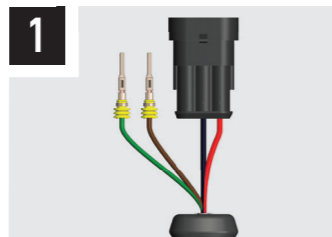

### LAMP CONNECTOR INFORMATION

TRIPLE-R POSITION LIGHT FUNCTION (OPTIONAL)

**BROWN WIRE**  
AMBER POSITION LIGHT

**GREEN WIRE**  
WHITE POSITION LIGHT

1

2

3

4