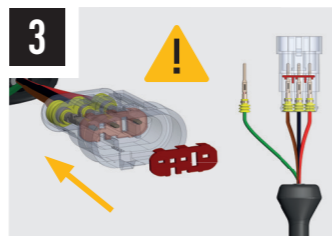

### LAMP CONNECTOR INFORMATION

TRIPLE-R POSITION LIGHT FUNCTION (OPTIONAL)

**BROWN WIRE**  
AMBER POSITION LIGHT

**GREEN WIRE**  
WHITE POSITION LIGHT

1

2

3

4