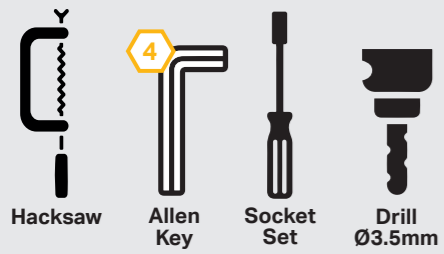

WHAT'S INCLUDED

- 4x Grille Mounting Brackets
- Anti-Theft Fasteners & Key
- Fitting Instructions

Additionally - Kit Includes:

- 2x Triple-R 750 LED Lights
- 1x Two-Lamp Wiring Kit

TOOLS REQUIRED